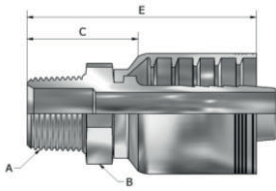

DP501 SERIES(BSP Male Straight)

1/51

PART NUMBER	Products Description							
	Hose In-Dia	Thread PT	Nipple Hex		Tail-Growth		Overall length	
			MM	Inch	MM	Inch	MM	Inch
		A	B	C		E		
DP501-16-16	1"	1"-11	41.0	1.61	49.9	1.96	97.3	3.83
DP501-20-20	1-1/4	1-1/4-11	50.0	1.97	58.6	2.31	117.6	4.63
DP501-24-24	1-1/2	1-1/2-11	60.0	2.36	57.5	2.26	114.6	4.51